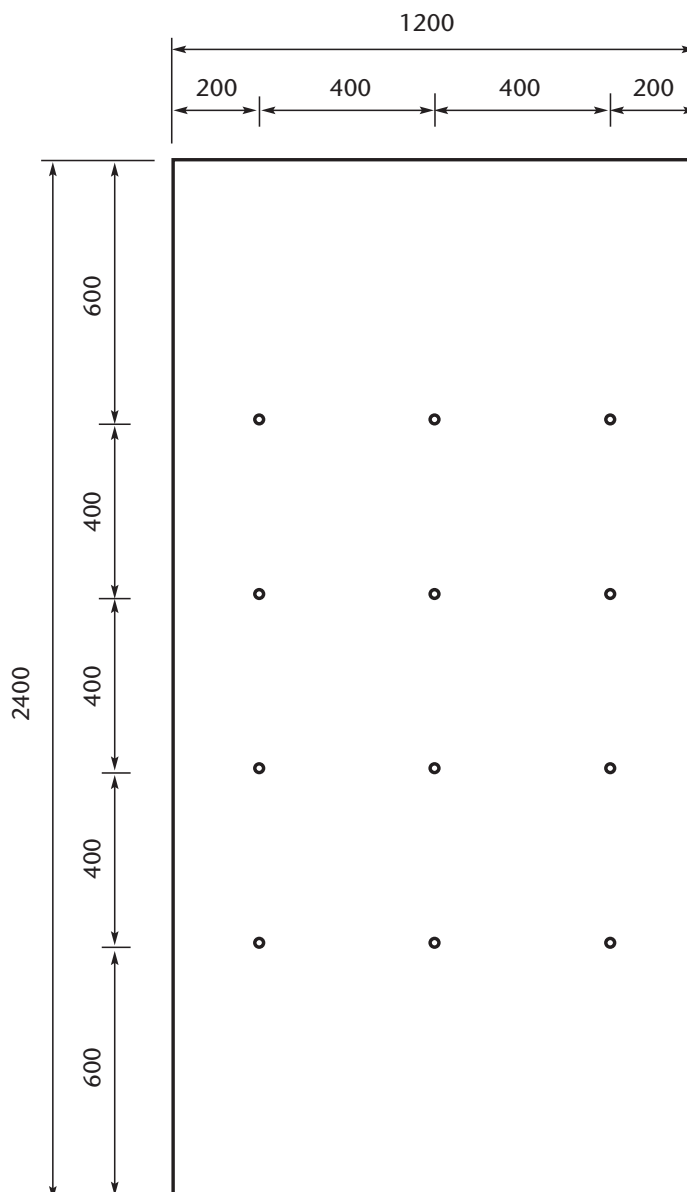

Matrix panels & locator pucks

Standard colours

White / Cream / Grey / Ivory double sided	£31.00 each
Brushed aluminium double sided	£34.00 each
Black	£P.O.A

Wood effects

Maple / Beech / Light Beech / Oak / Cherry / Birch / White Ash / Wenge / Applewood double sided	£34.00 each
---	-------------

Locator pucks

Black / Blue / Brown / Clear / Cream / Grey / Green / Red / Yellow / White £18.72 per panel

Aluminium / Gold / Silver £23.40 per panel

Custom layouts can be produced to order.

Minimum quantities will apply.

Standard panel dimensions (mm)

Panel trims

PVC two-part corner trim

White TCWH / Cream TCCR / Grey TCMGY	£5.99 each
Silver TCSI	£6.99 each

PVC two-part butting trim

White TBWH / Cream TBCR / Grey TBMGY	£5.50 each
Silver TBSI	£6.50 each