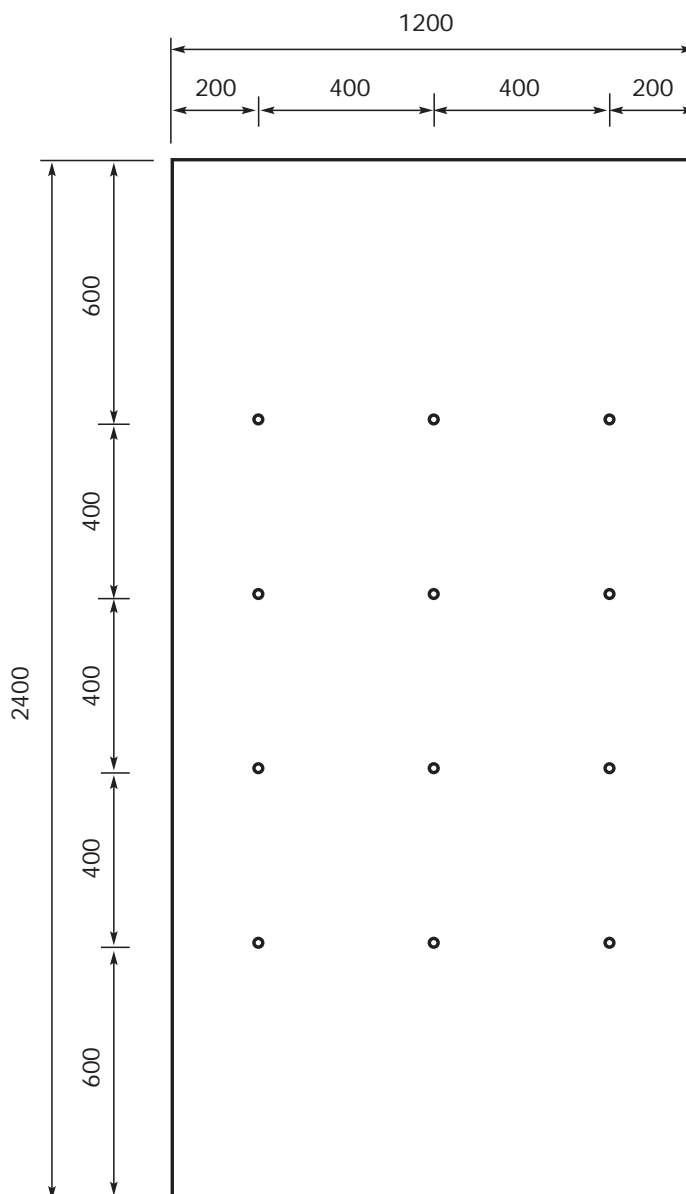

Matrix panels & locator pucks

Standard colours		Wood veneers	£P.O.A
White / Cream / Grey / Ivory double sided	£31.00 each	All standard finishes also available unroutered	£P.O.A
Brushed aluminium double sided	£34.00 each	Locator pucks	
Black	£P.O.A	Black / Blue / Brown / Clear / Cream / Grey / Green / Red / Yellow / White	£18.72 per panel
Wood effects		Aluminium / Gold / Silver	£23.40 per panel
Maple / Beech / Light Beech / Oak / Birch / White Ash / Wenge / Applewood double sided	£34.00 each		
Unfinished	£24.75 each		

Custom layouts can be produced to order.
Minimum quantities will apply.

Standard panel dimensions (mm)

Panel trims

PVC two-part corner trim				Aluminium two-part corner trim			
White TCWH / Cream TCCR / Grey TCMGY			£5.99 each	Mill finish TCAM (<i>To be discontinued</i>)			£12.99 each
Silver TCSI			£6.99 each	Anodised TCAA			£14.50 each
PVC two-part butting trim				Aluminium two-part butting trim			
White TBWH / Cream TBCR / Grey TBMGY			£5.50 each	Mill finish TBAM (<i>To be discontinued</i>)			£8.96 each
Silver TBSI			£6.50 each	Anodised TBAA			£9.96 each
PVC end trim				Aluminium end trim			
White TEWH / Cream TECR / Grey TEMGY			£1.99 each	Mill finish TEAM (<i>To be discontinued</i>)			£8.96 each
Silver TESI			£2.99 each	Anodised TEAA			£9.96 each
				Aluminium one-part end trim			
				Anodised TEOA			£5.99 each
				Aluminium one-part butting trim			
				Anodised TBOA			£5.99 each

Acrylic accessories

Oval shelf	AXA1	250mm	£2.48 each
Oval shelf with price ticket slot	AXA2	250mm	£2.87 each
Hanger support	AXA3	135mm	£3.10 each
Shelf support	AXA4	200mm	£3.37 each
Swivel shoe display (single) heel stop			
	AXA5	250mm	£2.67 each
Swivel shoe display (double) heel stop			
	AXA6	250mm	£2.95 each
Swivel shoe display (single) toe stop			
	AXA7	250mm	£2.67 each
Swivel shoe display (double) toe stop			
	AXA8	250mm	£2.95 each